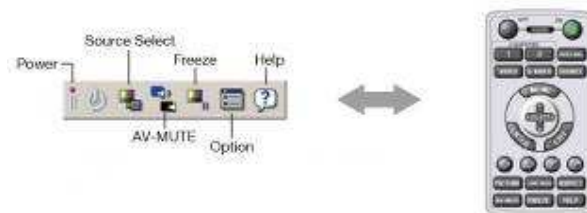

Ultra short focus projection

NP600S portable projector is a standout product for rooms that have little projection space but require bright images and easy-to-use technologies. The fixed short-focus lens enables ultra short distance projection. For an 80-inch screen, it is possible to project from a distance of 1.20m, so that the projector can be set on a desk in the classroom or used in a meeting corner.

Virtual Remote Function

The unique Virtual Remote function allows all the projector settings to be directly computer controlled using the VGA cable. It can simply be installed onto any computer. The software interface has been created to mimic an actual remote control unit with key buttons. Such functionality is particularly important for the education sector where the projector is generally used by multiple people and a single remote control unit is too limited. It also avoid any inconvenience caused by switching on or off for a fixed installation-projector.

The NP600S projector includes the following features:

- Short throw, which allows use with whiteboards and creates a 77" diagonal image from a mere 3 feet, 10 inches
- Virtual Remote (DDC/CI), which controls the projector directly from a computer without the need for additional control cables
- Closed captioning, which enables users to display text information for the hearing impaired
- Automatic Vertical Keystone Correction, which allows the projector to be tilted up or down and still produce a square image without the need to make manual image adjustments
- ECO Mode technology, which increases lamp life up to 4000 hours while lowering power consumption and noise level (29dB) for nearly silent operation
- Powerful 7-watt speaker, which fills the volume requirements for most classrooms and large conference rooms